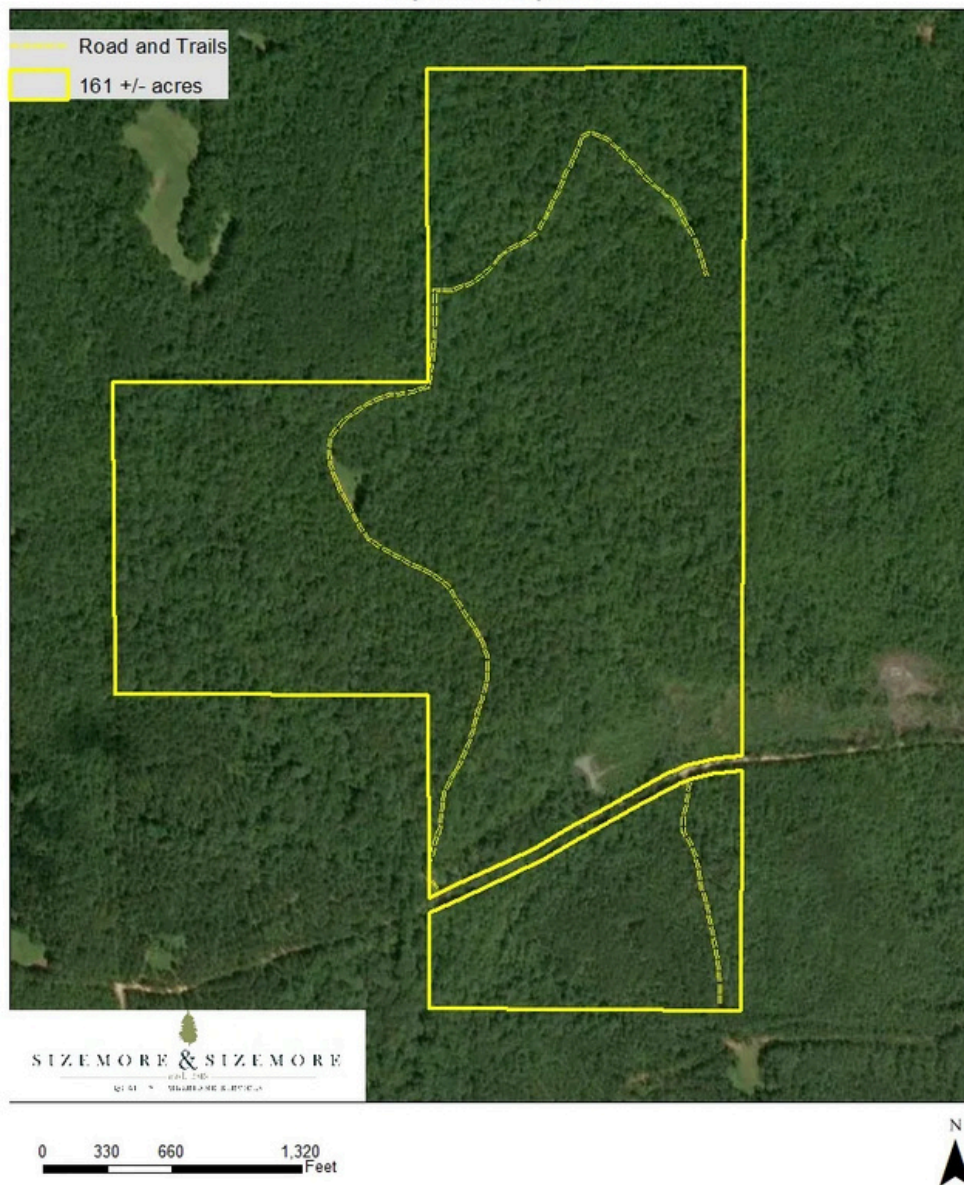

## **2660-2698 Coal Fire Creek Tract - 161 Acres**

**Kennedy, AL 35574**

**Fayette County**

### Coal Fire Creek Tract

Excellent hunting and recreational tract with mature timber! This +/-161 acre tract is located 3.5 miles southeast of Kennedy in Fayette County. The tract consists of mature pine and hardwood timber and rolling topography.

Frontage along Coal Fire Creek Road.

Only 40 miles northwest of Tuscaloosa and 12 miles southwest of Fayette.

**Price : \$505,000**

SIZEMORE & SIZEMORE  
— estd. 1949 —

SIZEMORE & SIZEMORE  
— estd. 1949 —

# SIZEMORE & SIZEMORE

— estd. 1949 —

**SPP Valley View LLC**  
**Tract 81**  
**Fayette County, AL**